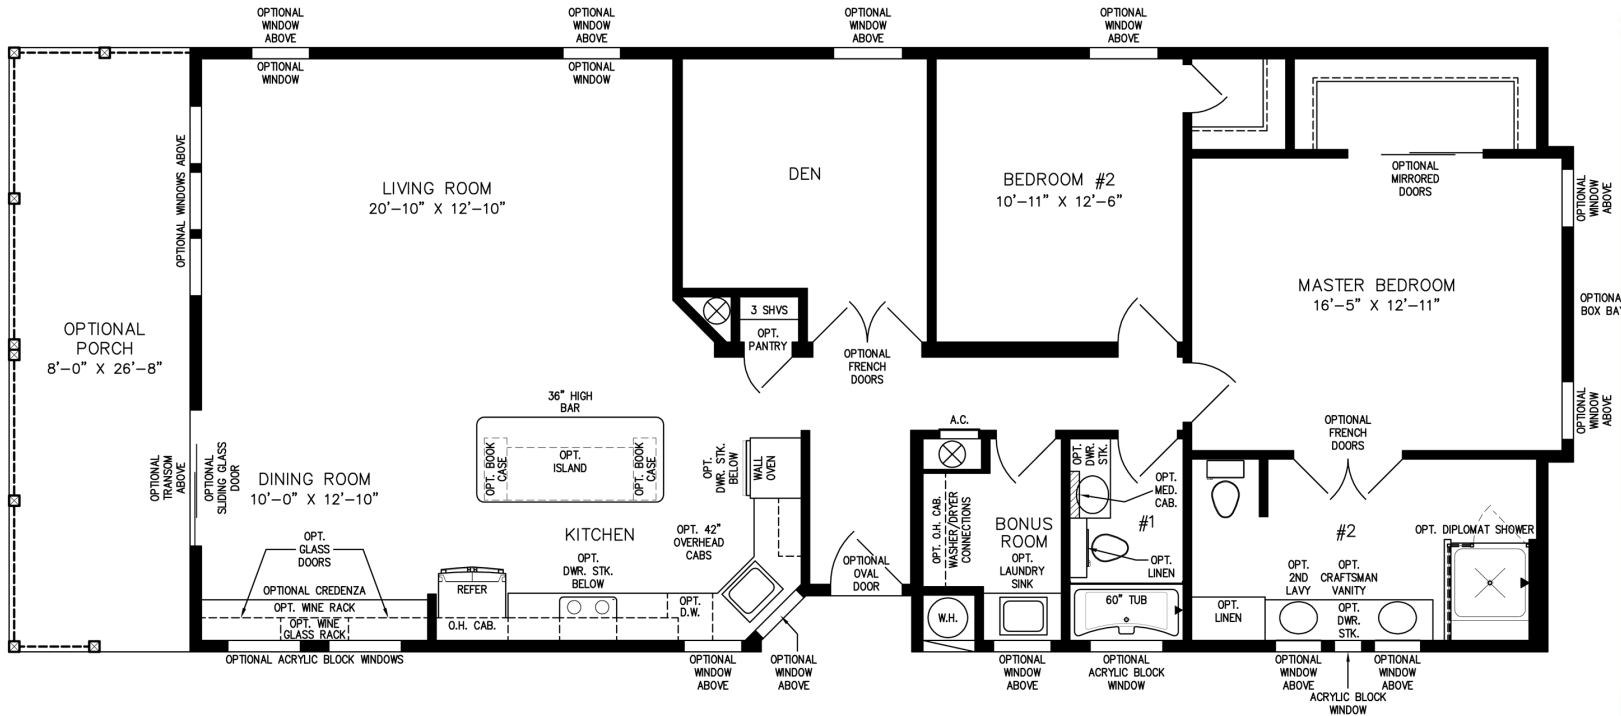

TNR-5602B

NOTE:
CHECK WITH YOUR SALESPERSON
TO IDENTIFY OPTIONAL ITEMS
THAT ARE ON THIS PRINT.

28' X 60'

(28' X 68' INC. OPT PORCH)
1,600 SQUARE FEET (1,814 W/OPT. PORCH)

Jacobsen Homes Plant City
303 S Frontage Rd, Plant City, FL 33563
(813) 754-4555