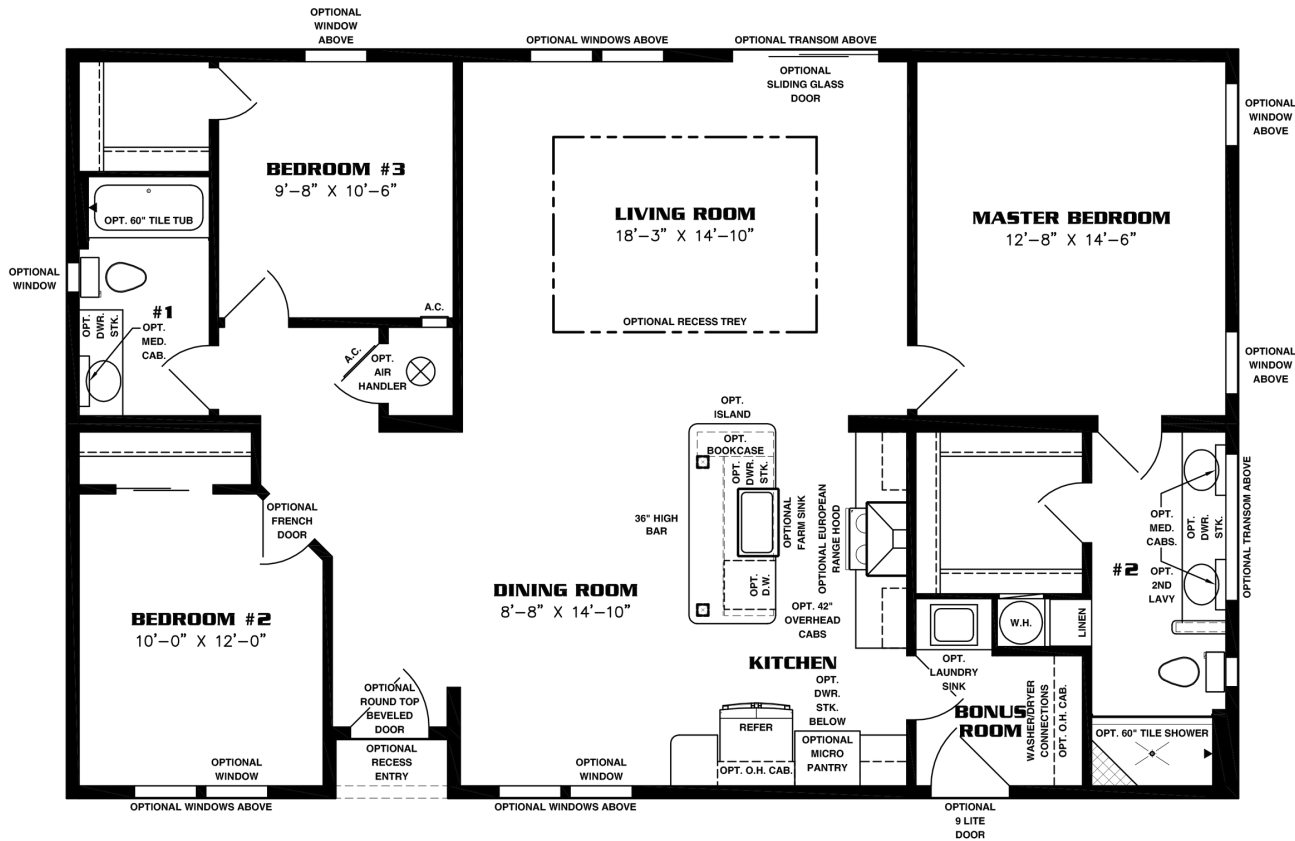

IMP-44821W

32' X 48'
1,472 SQUARE FEET

NOTE:
CHECK WITH YOUR SALESPERSON
TO IDENTIFY OPTIONAL ITEMS
THAT ARE ON THIS PRINT.

Jacobsen Homes Plant City

303 S Frontage Rd, Plant City, FL 33563

(813) 754-4555

www.JacobsenPlantCity.com