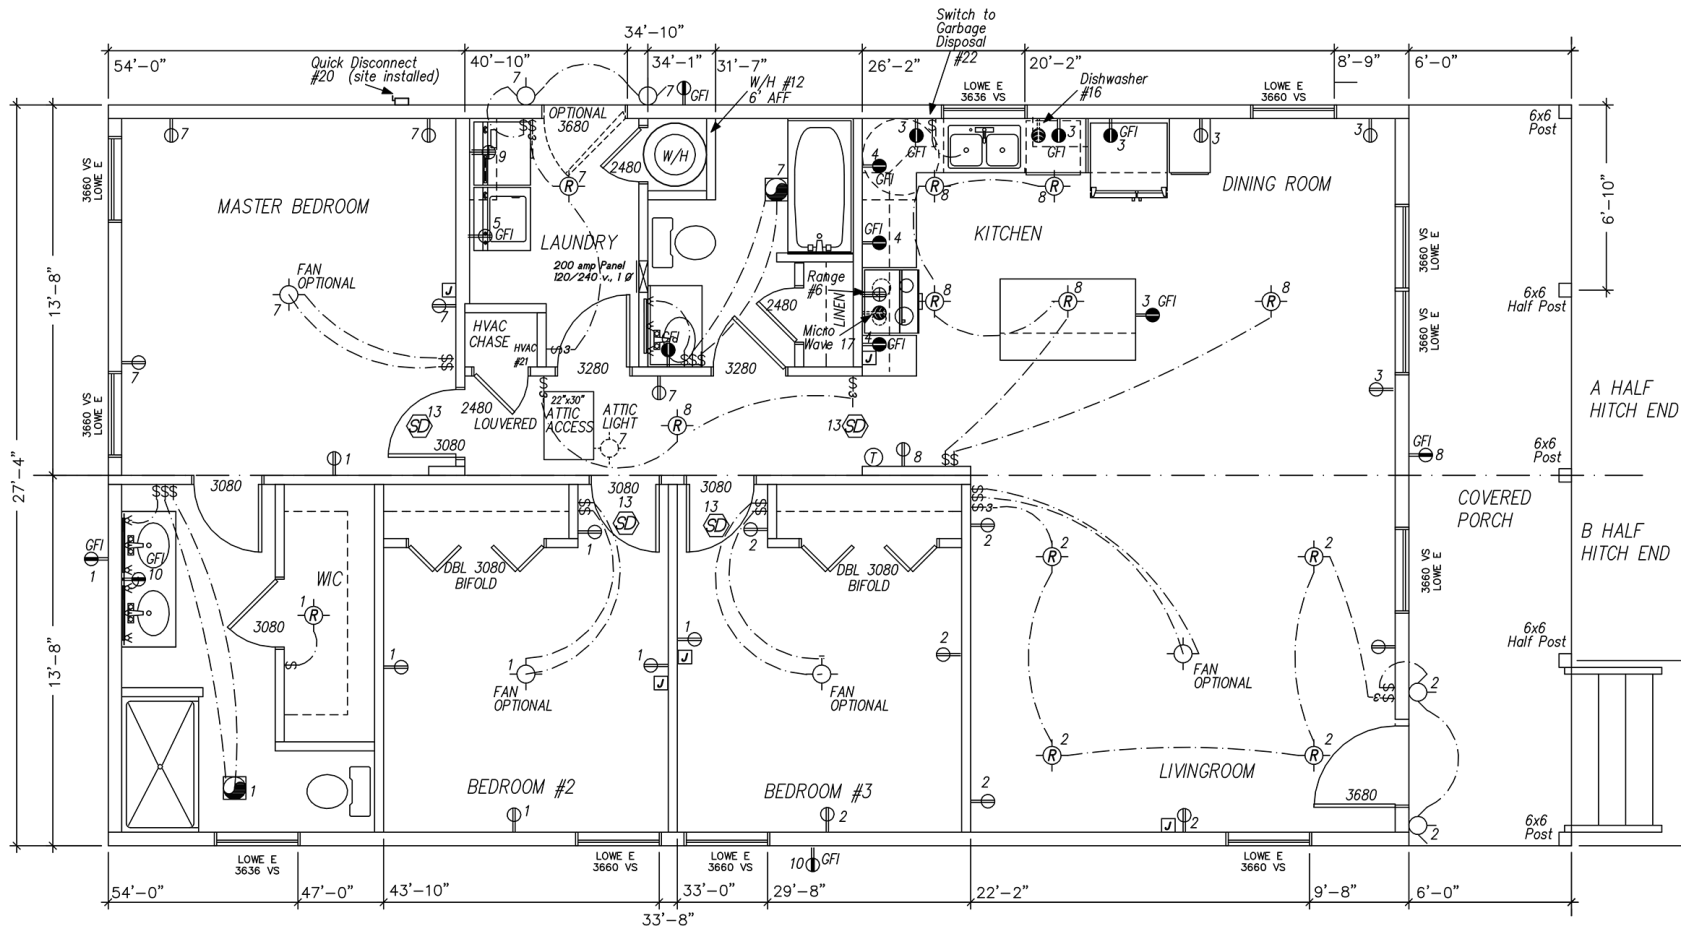

THE ORLEANS

Off Frame Modular Home

1476 sq. ft w/ porch, 1312sq. ft heated and cooled | 3 Bedrooms | 2 Baths

303 South Frontage Rd.
Plant City FL. 33565

(813)-754-4555
JacobsenPlantCity.com