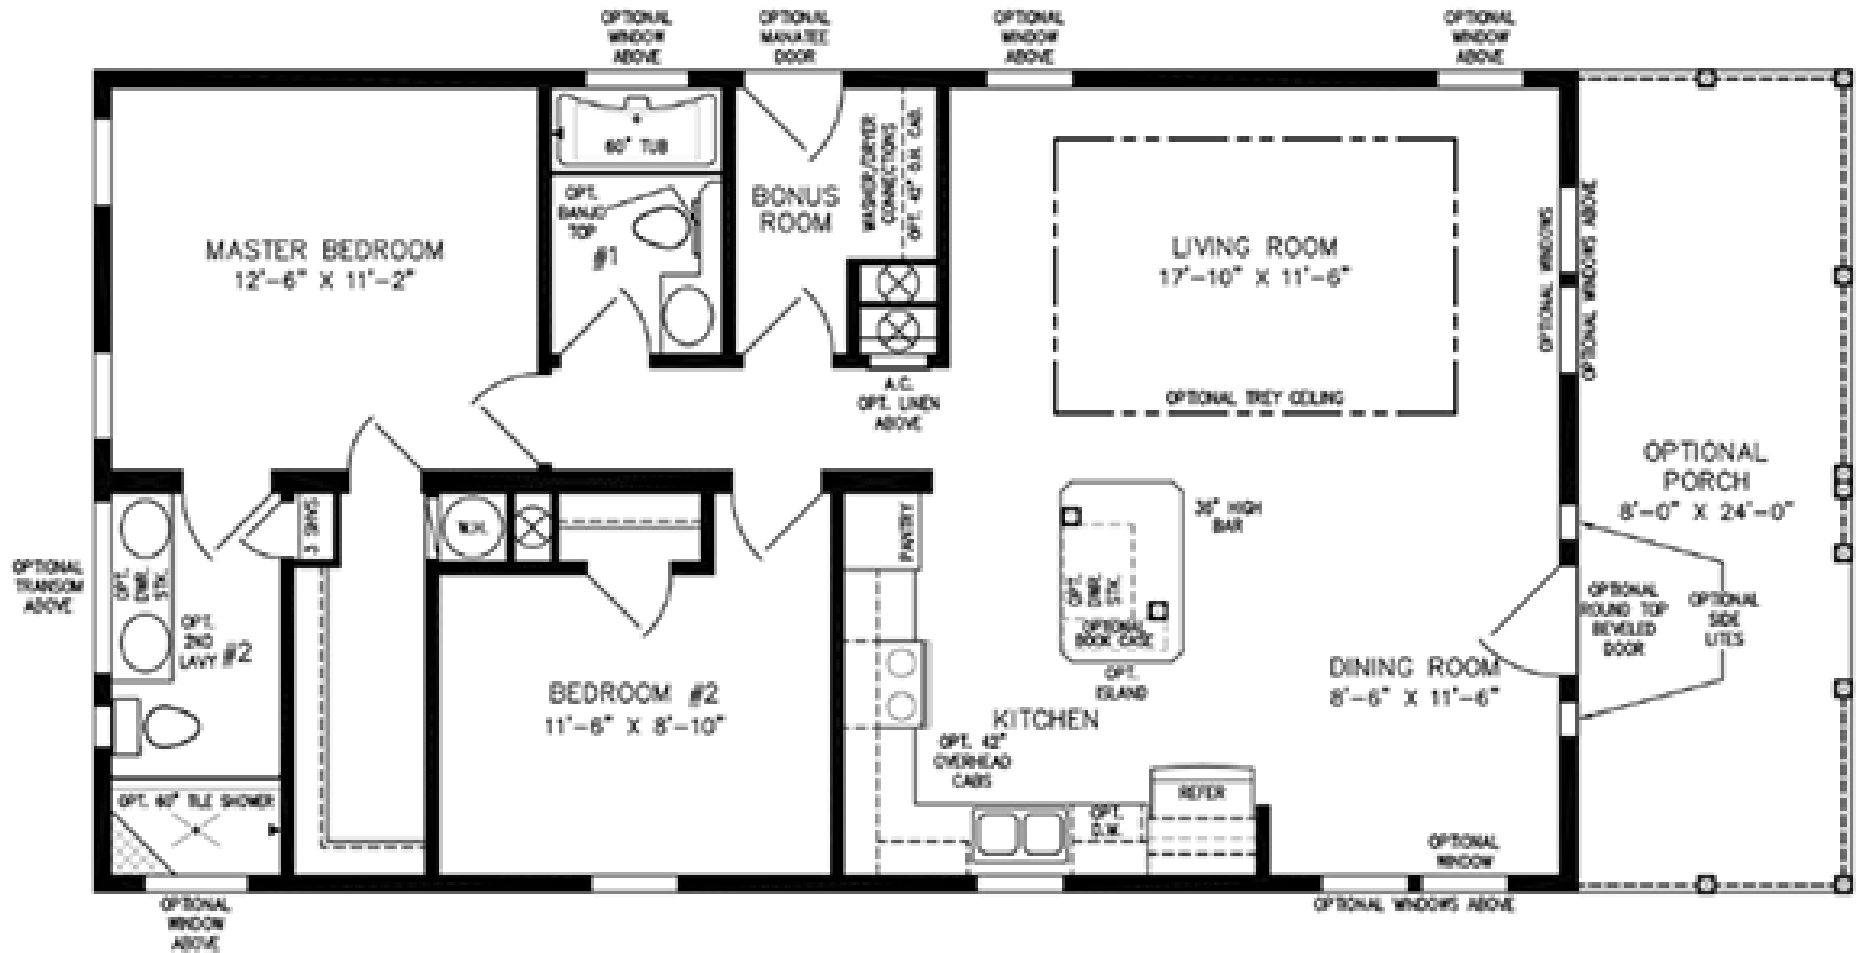

THE ANNA MARIA 2022

303 South Frontage Rd.
Plant City FL. 33565

813-754-4555
JacobsenPlantCity.com