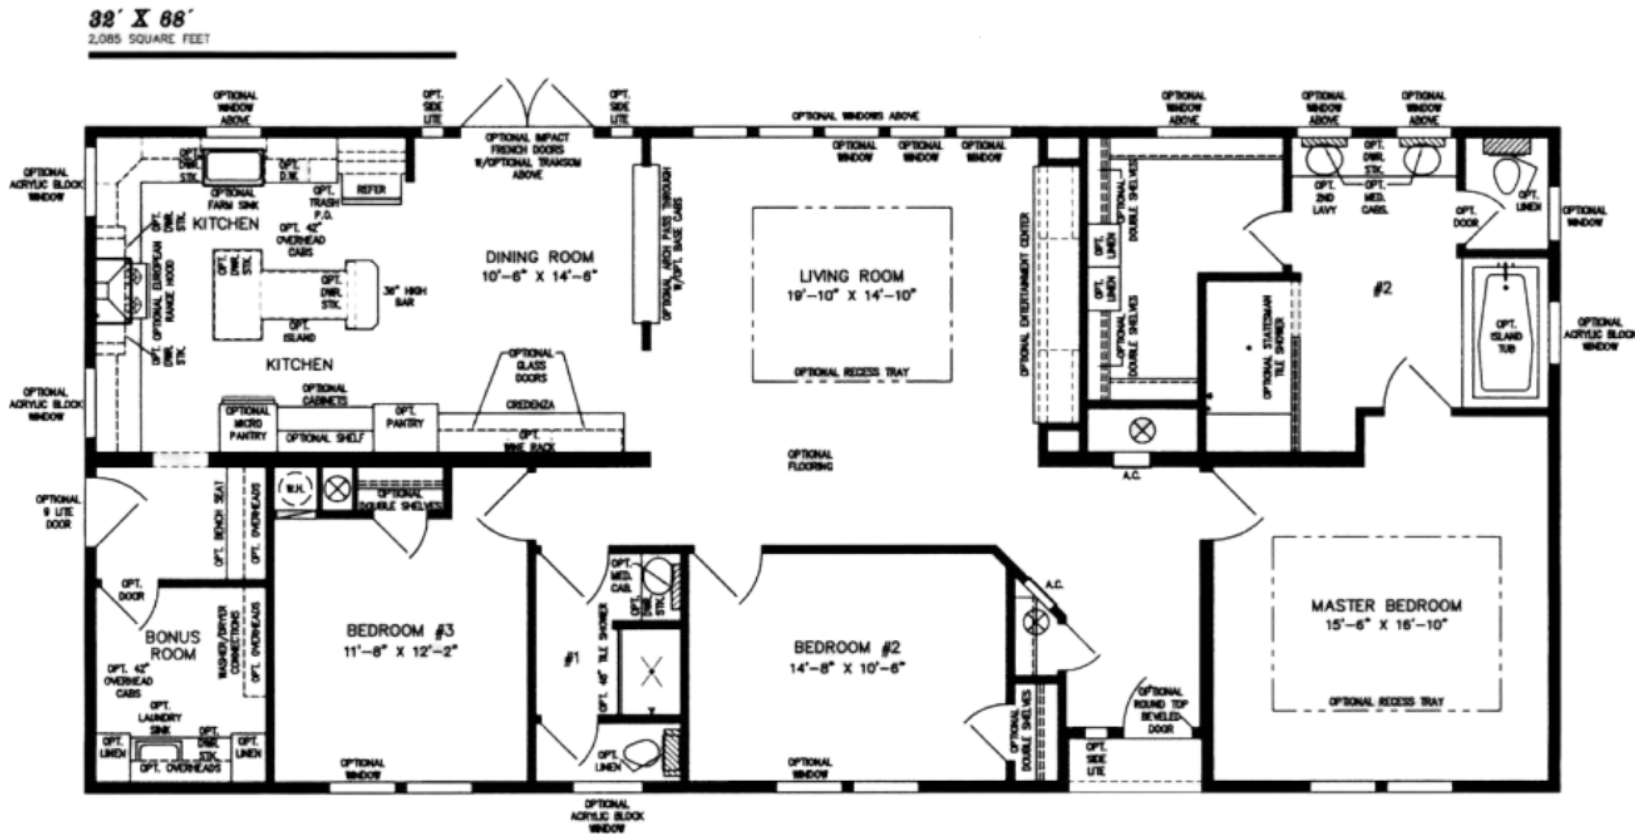

The St. Augustine

SCAN ME

USING THE CAMERA ON YOUR PHONE

Jacobsen Homes Plant City

303 S Frontage Rd, Plant City, FL 33563

(813) 754-4555

www.JacobsenPlantCity.com