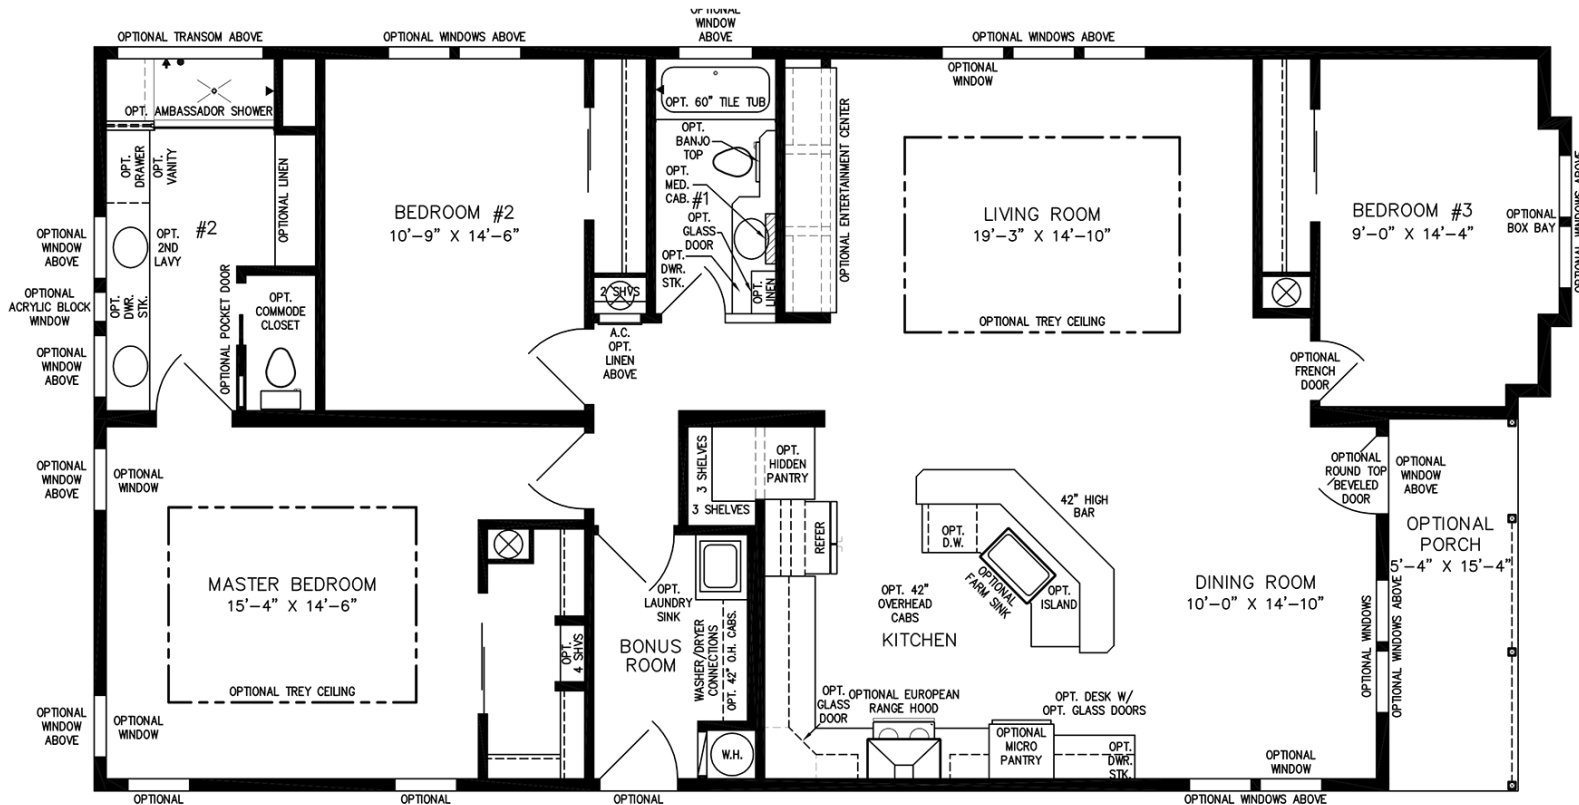

# The Wahoo 2022

**32' X 53'-4"/60'**

(32' X 58'-8"/60" INC. OPT PORCH)  
1,739 SQUARE FEET (1,820 W/OPT. PORCH)

**NOTE:**  
CHECK WITH YOUR SALESPERSON  
TO IDENTIFY OPTIONAL ITEMS  
THAT ARE ON THIS PRINT.