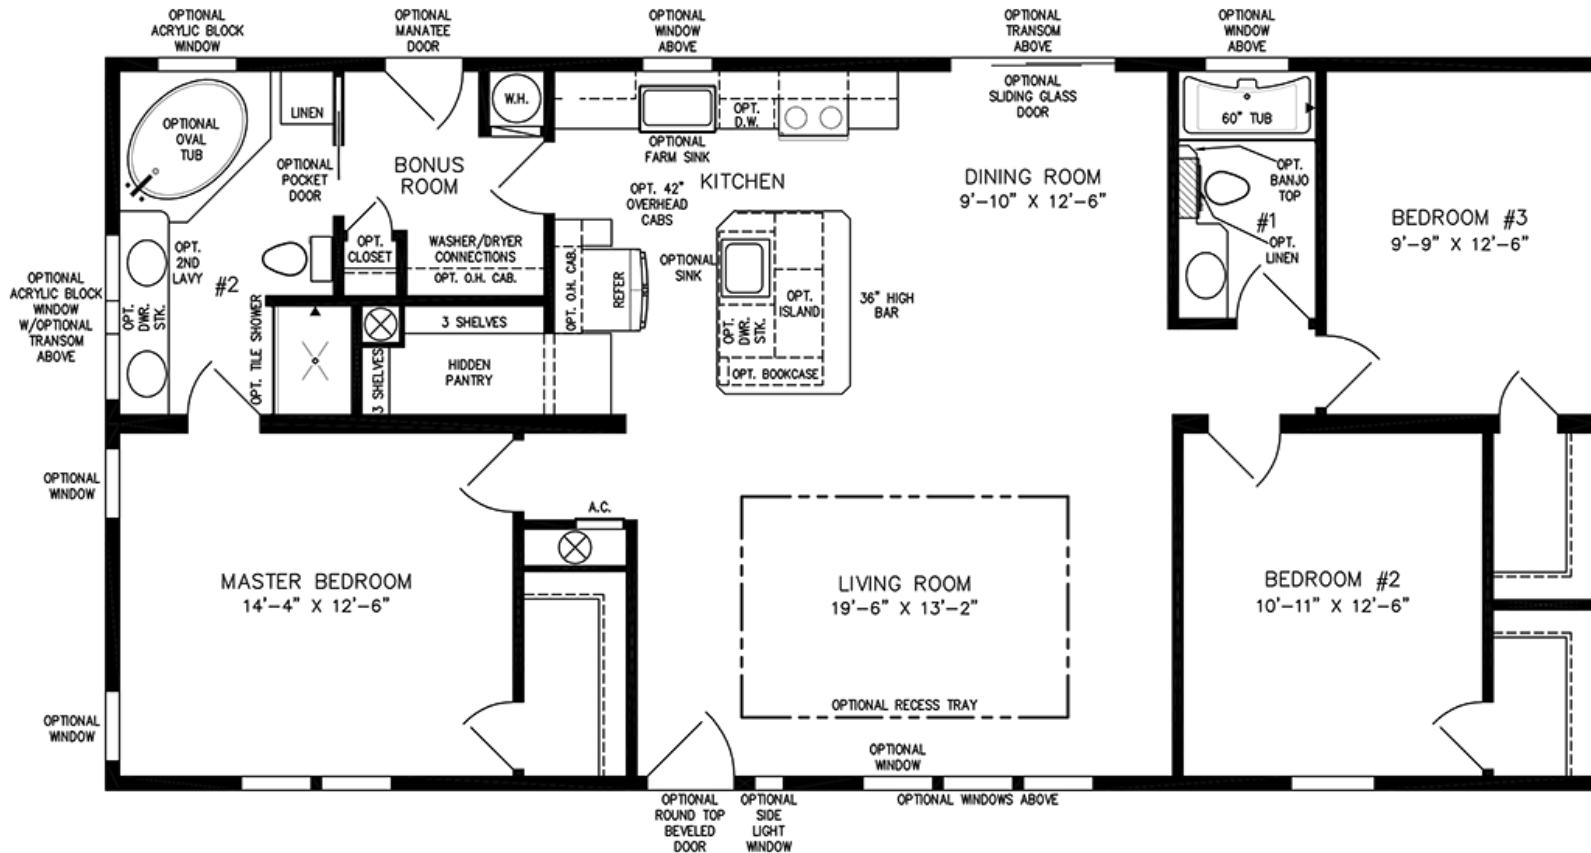

The Pompano 2022

NOTE:
CHECK WITH YOUR SALESPERSON
TO IDENTIFY OPTIONAL ITEMS
THAT ARE ON THIS PRINT.

28' X 54'-8"
1,458 SQUARE FEET

Jacobsen Homes Plant City
303 S Frontage Rd, Plant City, FL 33563
(813) 754-4555