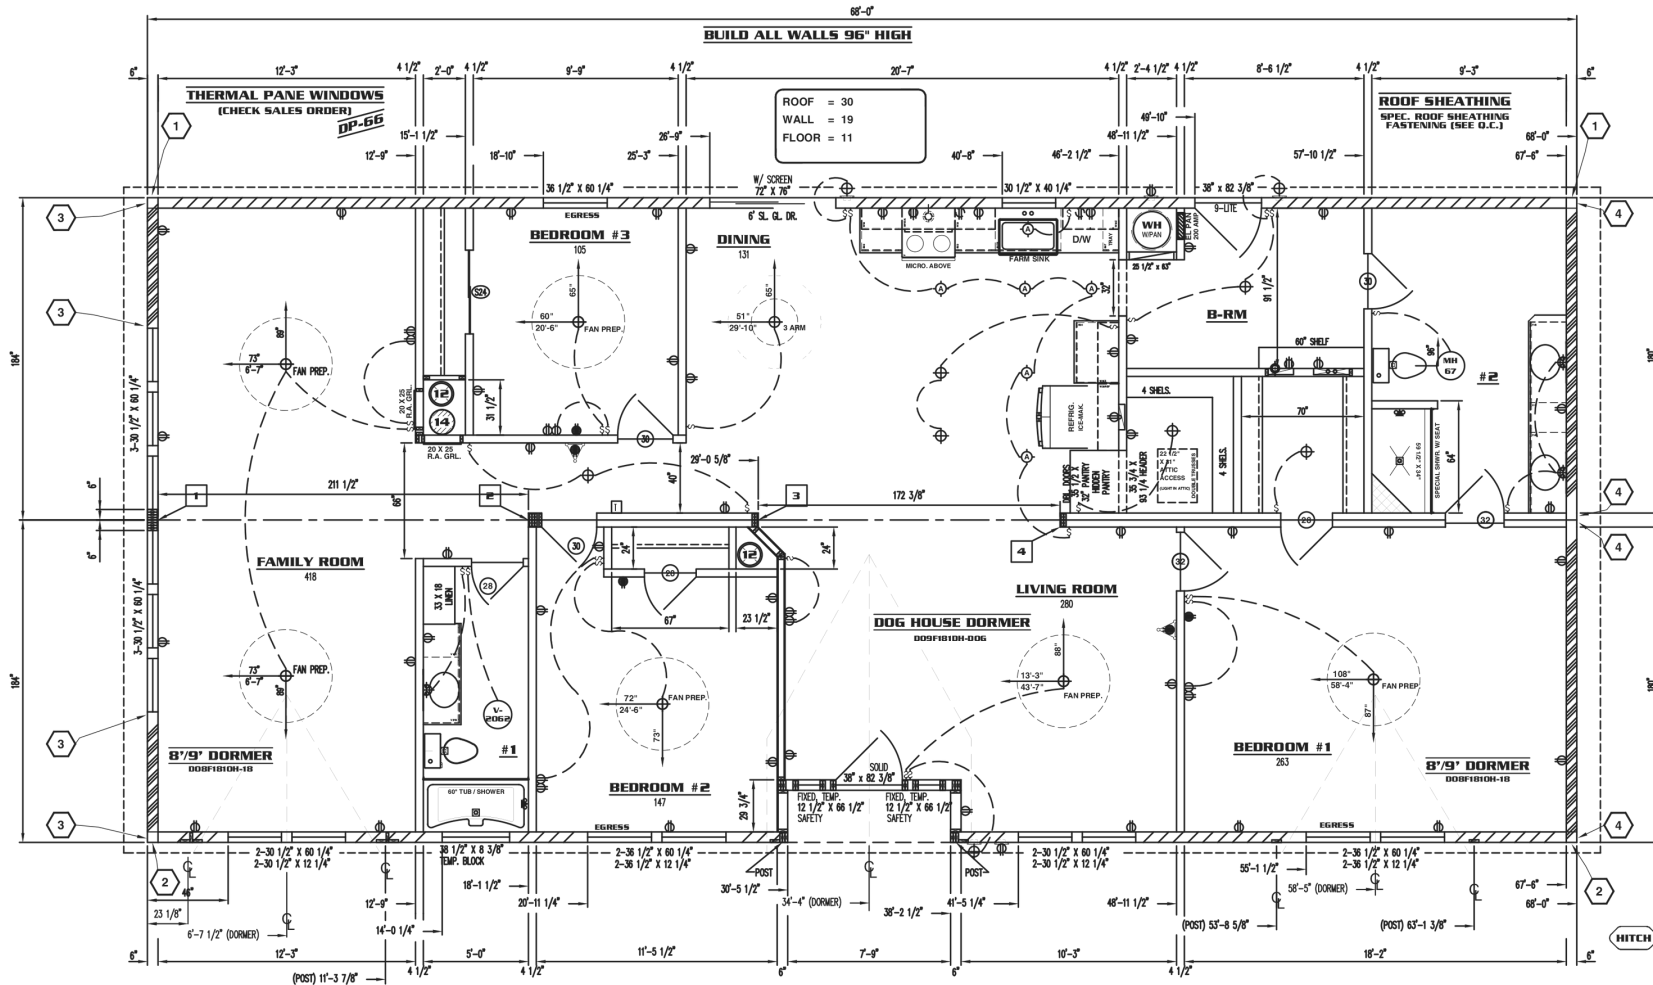

Plan#: MCP-3656

Jacobsen Homes Plant City - The Factory Home Store  
303 S Frontage Rd, Plant City, FL 33563  
**(813) 754-4555**

**Approx. 2084 Sq. Ft 68'x30'**  
**Approved Modular Floor Plan**