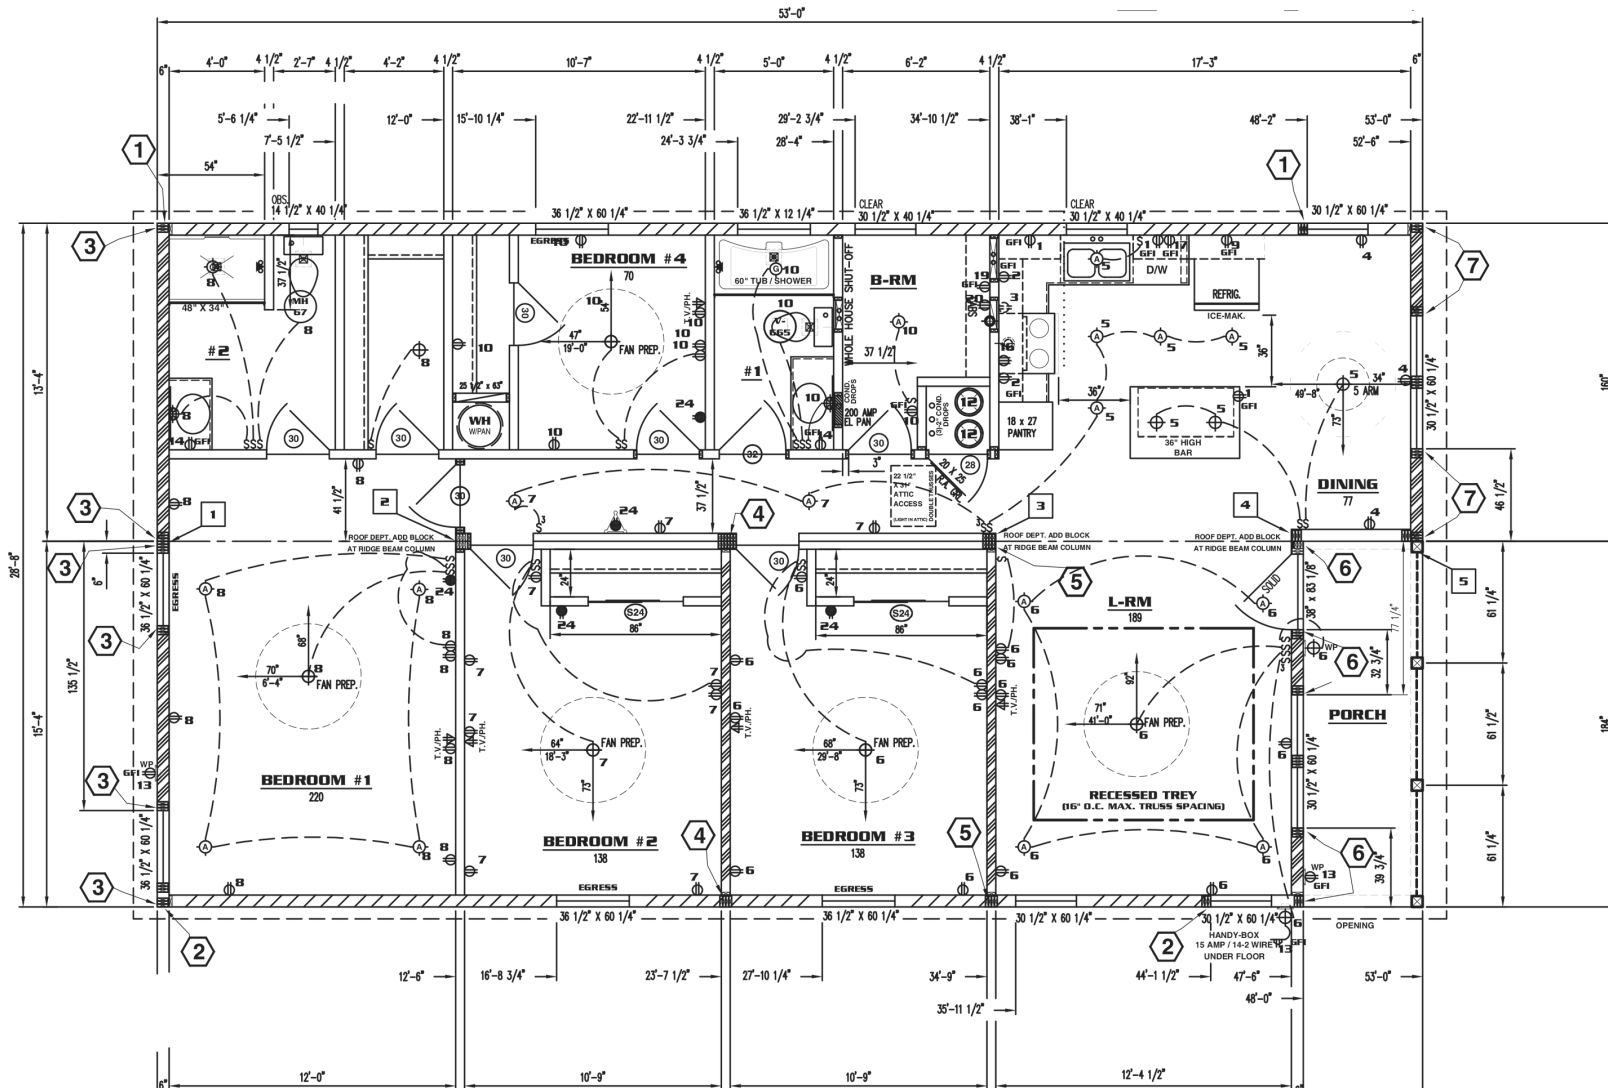

Plan#:(MCP-3468)

Jacobsen Homes Plant City - The Factory Home Store
303 S Frontage Rd, Plant City, FL 33563

(813) 754-4555

Approx. 1500 Sq. Ft 53'x28'
Approved Modular Floor Plan