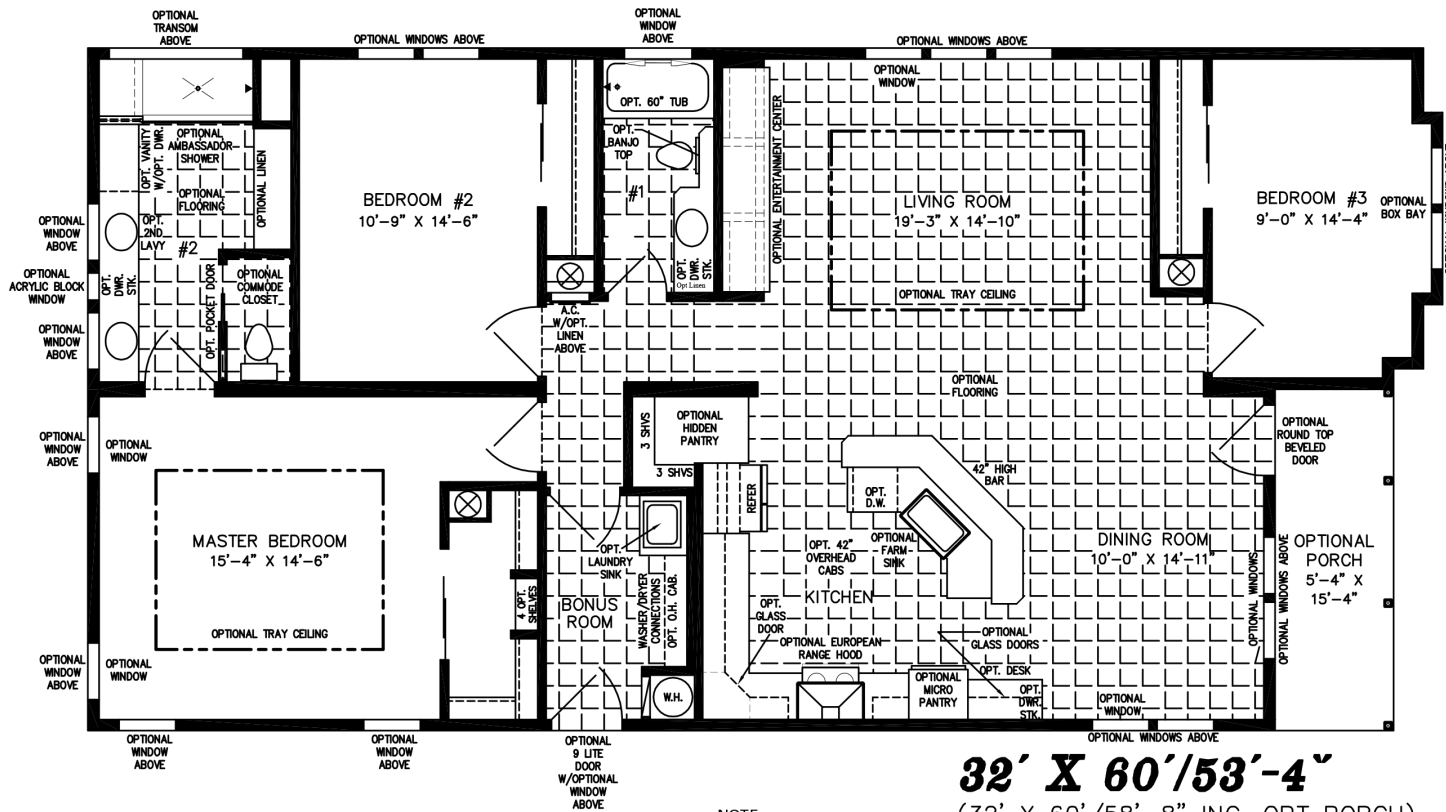

# The Wahoo

**NOTE:**  
CHECK WITH YOUR SALESPERSON  
TO IDENTIFY OPTIONAL ITEMS  
THAT ARE ON THIS PRINT.

**32' X 60'/53'-4"**

(32' X 60'/58'-8" INC. OPT PORCH)  
1,739 SQUARE FEET (1,820 W/OPT. PORCH)

**SCAN ME**