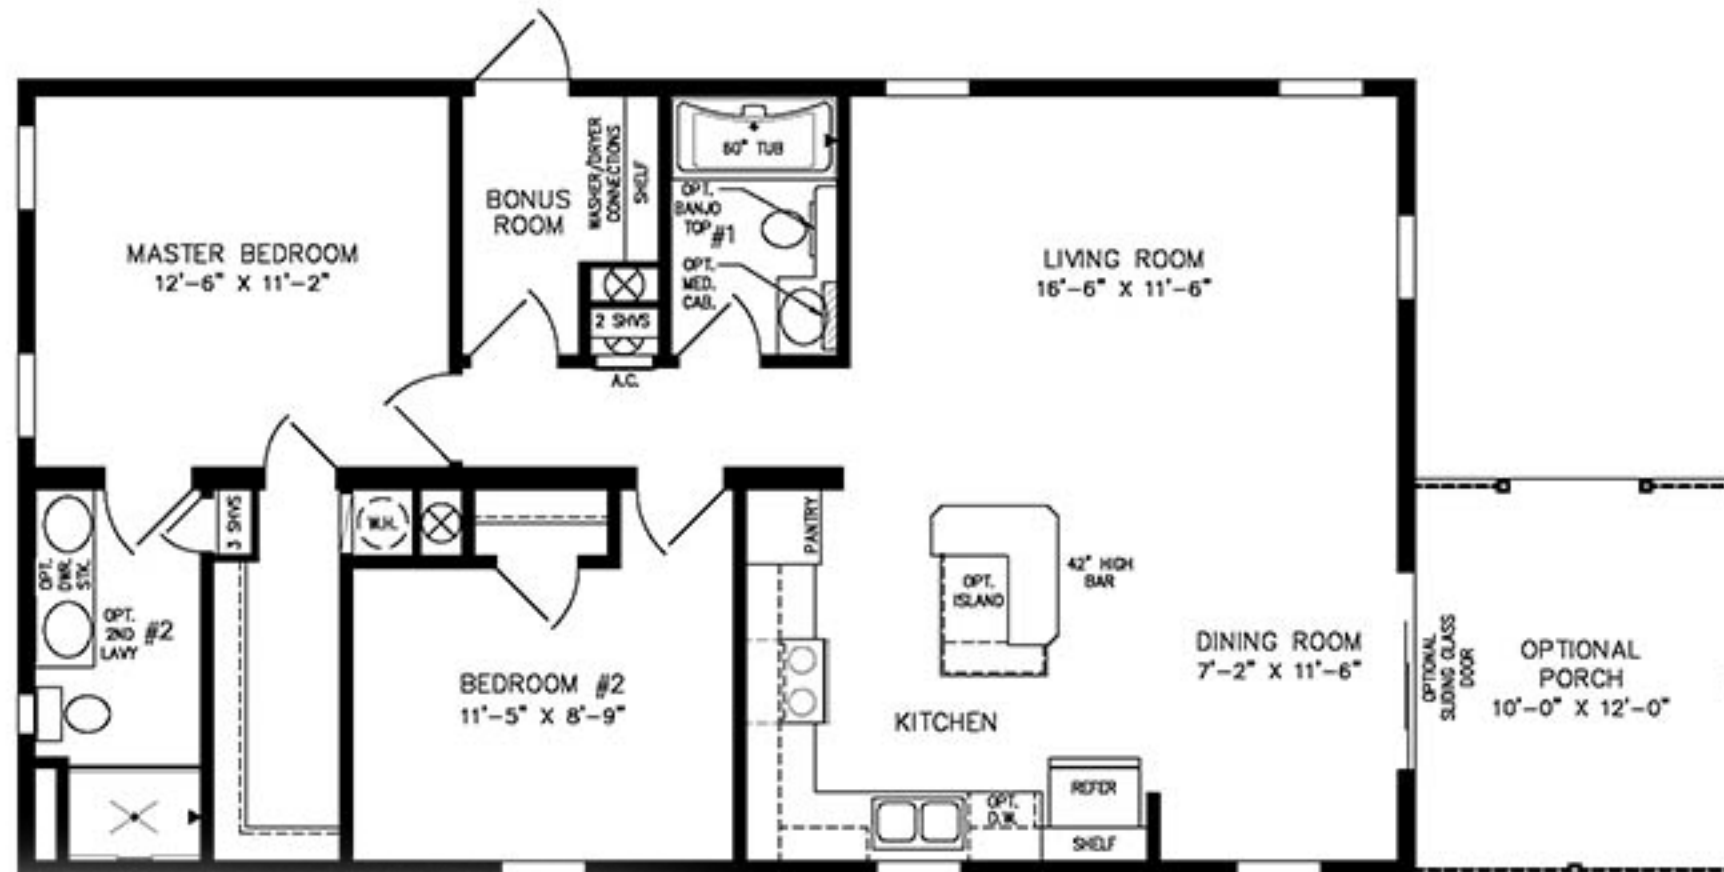

The Imperial

24' X 42'

(24' X 42'/52' INC. OPT. PORCH)
1,008 SQUARE FEET (1,128 W/OPT. PORCH)

Model IMP-2421A-35954

2020

(ALL SIZES ARE APPROX.)
DESIGNED FOR ZONES II & III

© 11-05-18