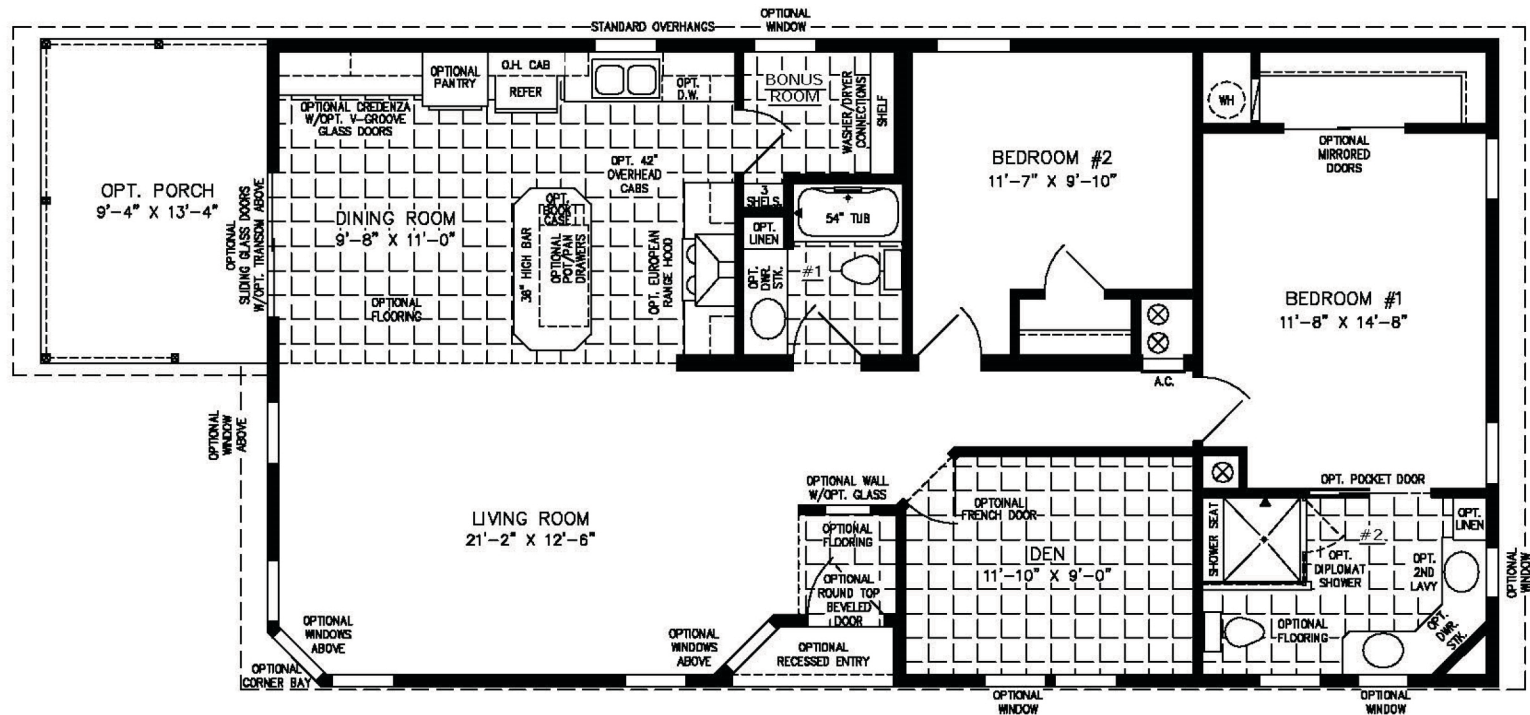

The Bayshore

28' X 50'-8"

28' X 60' / 50'-8" INC. OPT. PORCH
1,351 SQUARE FT. (1,475 W/OPT. PORCH)

Jacobsen Homes Plant City

303 S. Frontage Rd. Plant City, FL. 33565

844-HOMES-DIRECT(466-3734) Visit Us Online @ www.JacobsenPlantCity.com

Model TNR-5501B-921

2014

(ALL SIZES ARE APPROX.)
DESIGNED FOR ZONES II & III