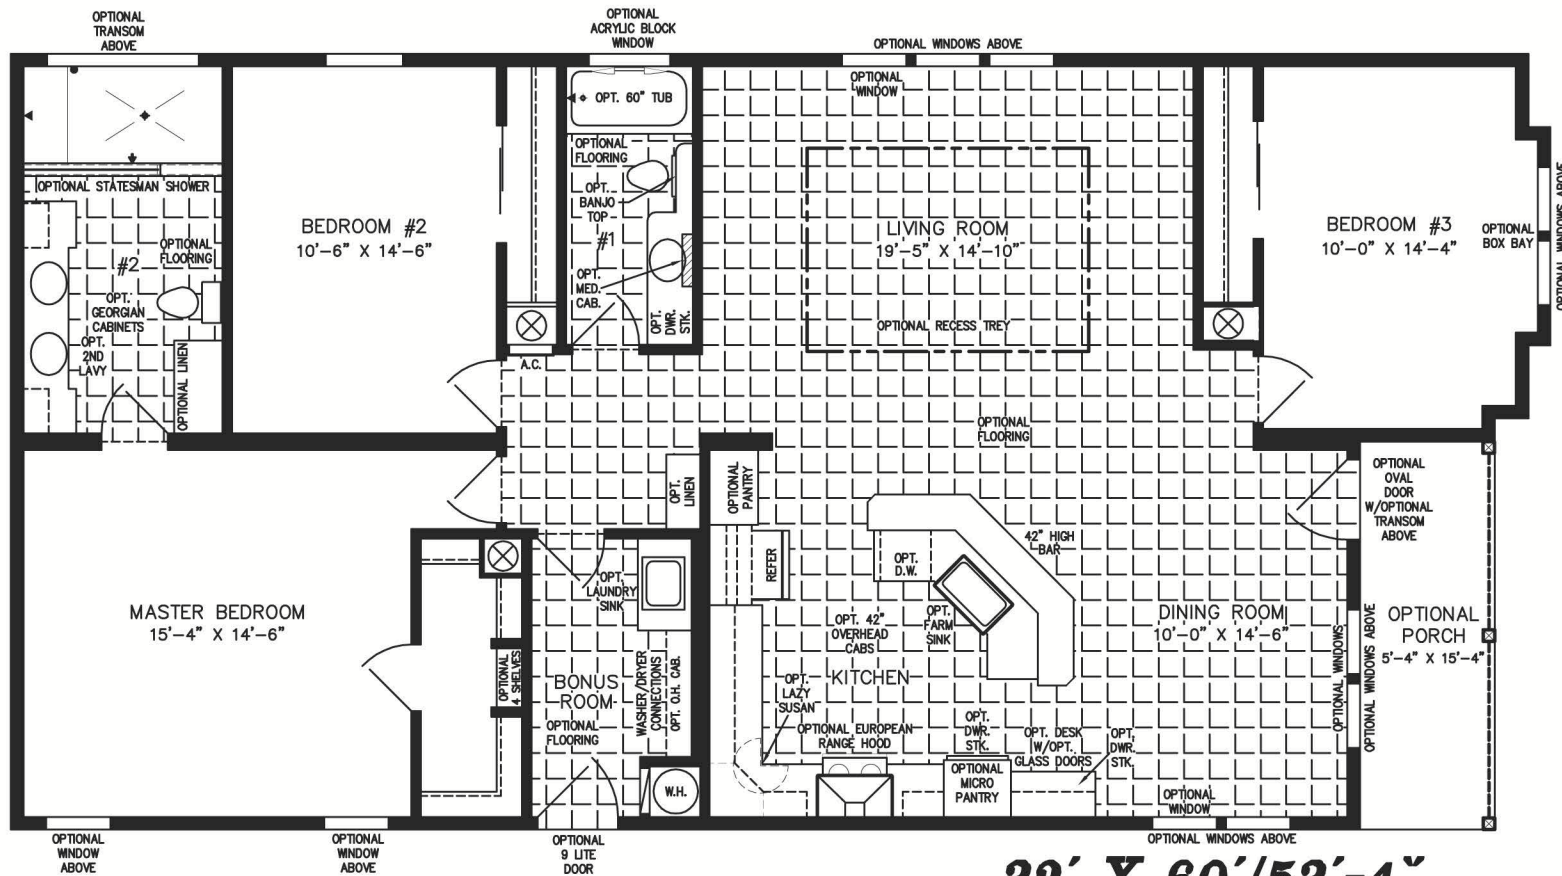

The Imperial

32' X 60' / 53'-4"

(32' X 60' / 58'-8" INC. OPT PORCH)

1,739 SQUARE FEET (1,821 W/OPT. PORCH)

Jacobsen Homes Plant City

303 S. Frontage Rd. Plant City, FL. 33565

844-HOMES-DIRECT(466-3734) Visit Us Online @ www.JacobsenPlantCity.com

Model IMP-6531W-36272

2019

(ALL SIZES ARE APPROX.)