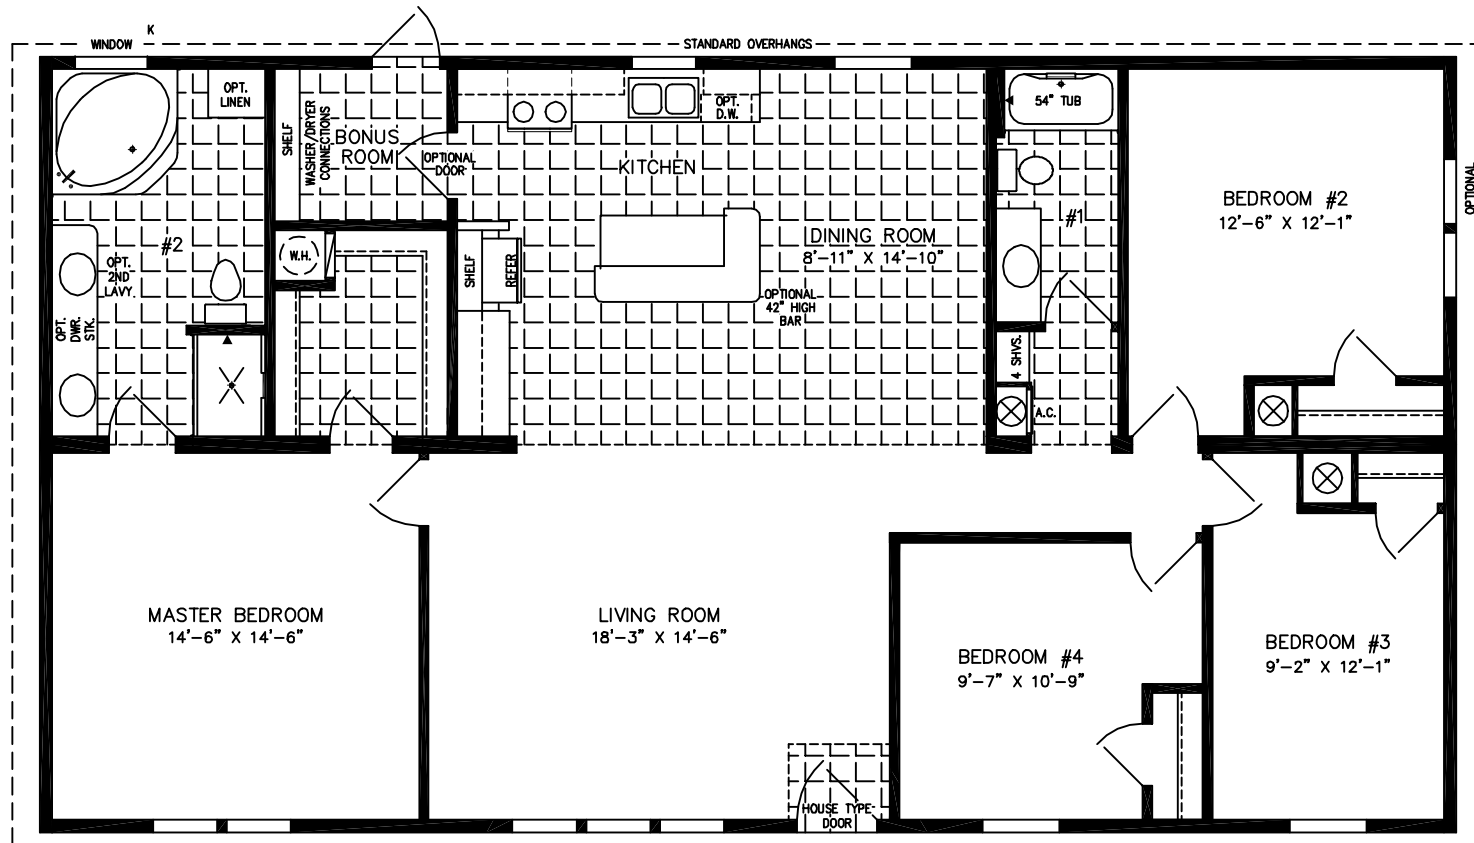

The Bonito

32' X 56'
1,717 SQUARE FEET

NOTE:
CHECK WITH YOUR SALESPERSON
TO IDENTIFY OPTIONAL ITEMS
THAT ARE ON THIS PRINT.

Jacobsen Homes Plant City

303 S. Frontage Rd. Plant City, FL. 33565

844-HOMES-DIRECT(466-3734) Visit Us Online @ www.JacobsenPlantCity.com