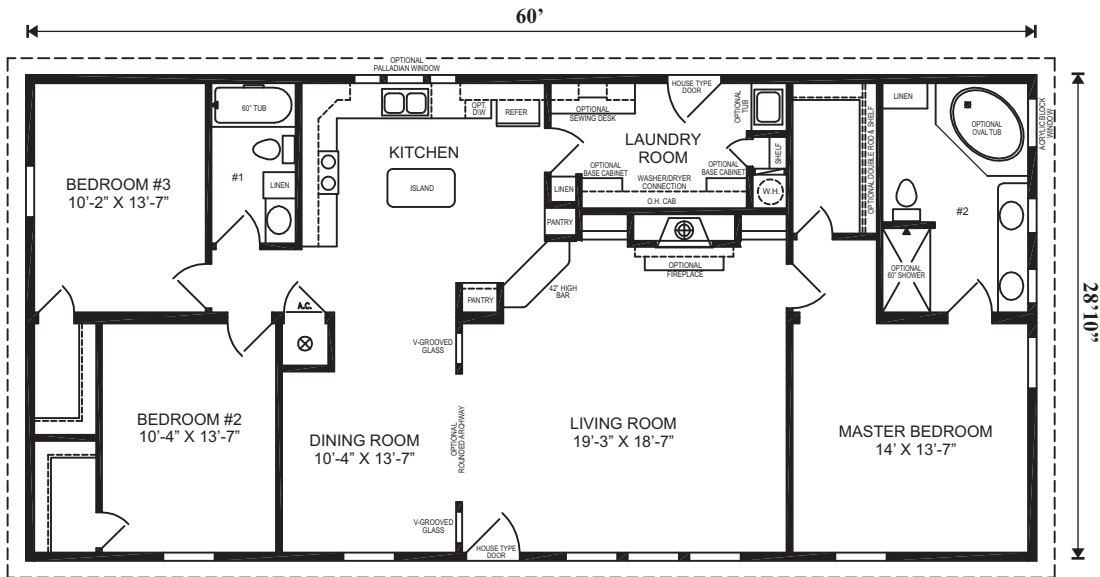

Jacobsen Homes Plant City
 303 S. Frontage Rd. Plant City
 844-HOMES-DIRECT(466-3734) Visit Us Online @ www.JacobsenPlantCity.com

Florida Lifestyle Series

Margate

Approx. 1,730 Sq Ft.
3 Bedrooms
2 Bathrooms