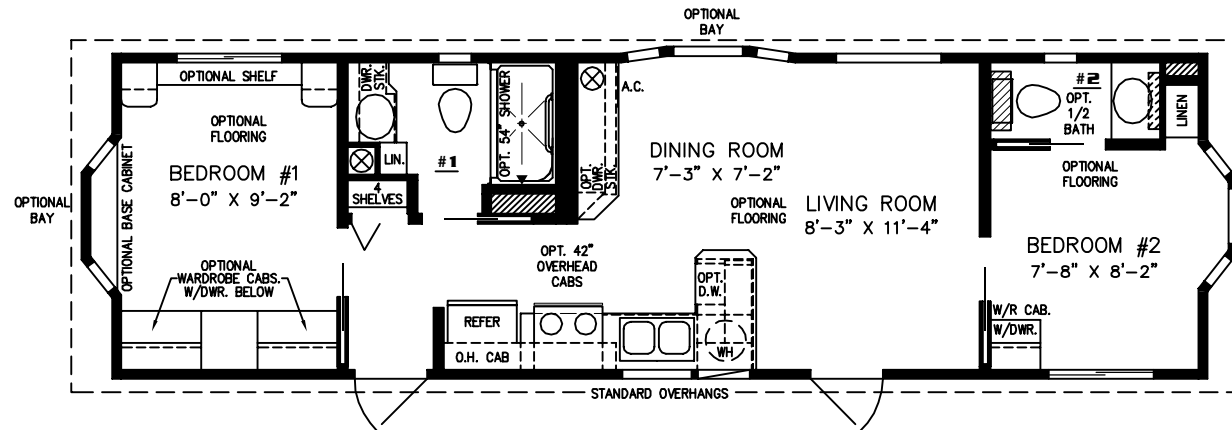

The Imperial Cottage

12' X 40'-5"

485 SQUARE FEET

Model IMC-4412P-496

2015

(ALL SIZES ARE APPROX.)
DESIGNED FOR ZONES II & III

© 06-17-14

Jacobsen Homes Plant City