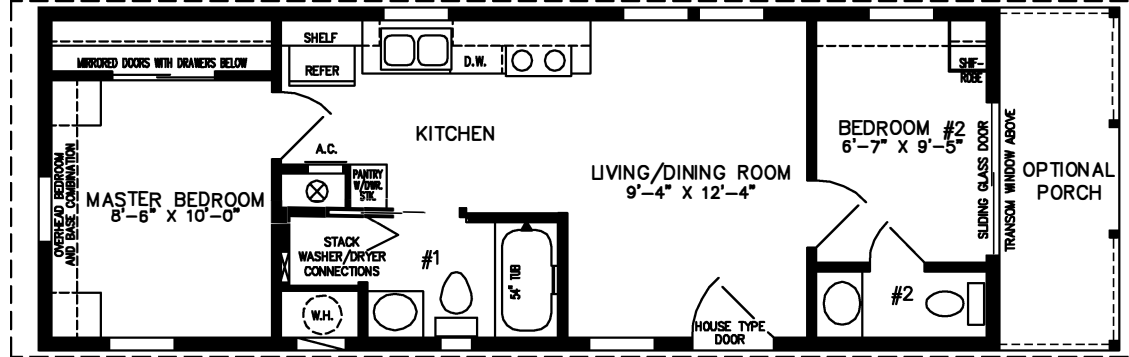

Deloro Cottages

13'-4" X 37'-4"
13'-4" X 42' W/PORCH

498 SQUARE FEET (560 SQ. FT. W/PORCH)

Model DC-4371

(PM091372)

2015

(ALL SIZES ARE APPROX.)

DESIGNED FOR ZONES II & III © 11-04-07