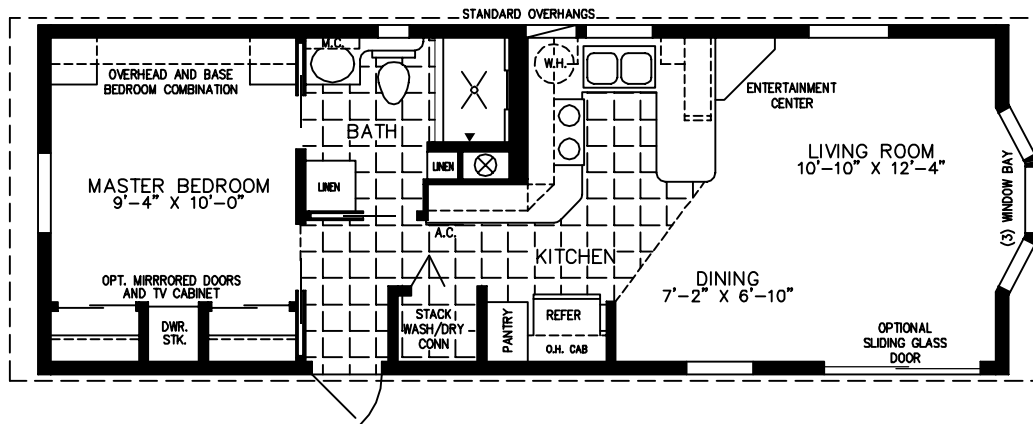

Deloro Cottages

Jacobsen Homes Plant City

303 S. Frontage Rd. Plant City, FL. 33565

844-HOMES-DIRECT(466-3734) Visit Us Online @ www.JacobsenPlantCity.com

13'-4" X 37'-0"

493 SQUARE FEET

Model DC-1372-409

2015

(ALL SIZES ARE APPROX.)
DESIGNED FOR ZONES II & III

© 11-06-08